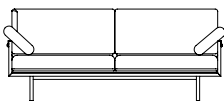

Shown: Ristretto / V/13

Model: Urban GP01

166

200

246

35-41

Product type
Sofa

Year of Design
2009

Designer
Peter Ghyczy

Description
This sofa has an airy and light weight architectural construction. The GP01 is designed with an adjustable backrest, which allows to adjust the seat depth.

Materials Frame
C - R - RG - RM

Fabrics
See our fabric collection on our website

Piping
A - C - D

Dimensions
L 166 x W 90 x SH 41 - 35
L 200 x W 90 x SH 41 - 35
L 246 x W 90 x SH 41 - 35

Product Weight
x

Packaging
x

Country of Origin
The Netherlands