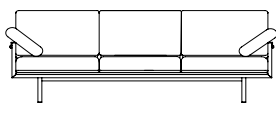

Shown: Ristretto / V/13

Model: Urban GP01

166

200

246

35-41

Product type
Sofa

Year of Design
2009

Designer
Peter Ghyczy

Description
This sofa has an airy and light weight architectural construction. The GP01 is designed with an adjustable backrest, which allows to adjust the seat depth.

Materials Frame
C - R - RG - RM

Fabrics
See our fabric collection on our website

Piping
A - C - D

Dimensions
L 166 x W 90 x SH 41 - 35
L 200 x W 90 x SH 41 - 35
L 246 x W 90 x SH 41 - 35

Product Weight
x

Packaging
x

Country of Origin
The Netherlands