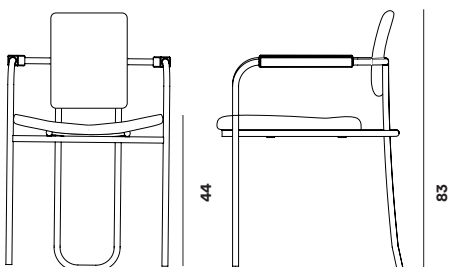

Shown: Stainless Steel Matt / V04

Model: Urban S02+

Product type
Chair

Year of Design
2018

Designer
Peter Ghyczy

Description
Avant-garde in its look and function, this lightweight design features a flexible backrest, which adjusts to the movement of the person using it.

Materials Frame
C - KG - MA - MB - MG - MM - R -
RG - RM

Materials Cast Part
AG - AM - C - KG - MA - MB - MG -
MM - R

Fabrics
See our fabric collection on our
website

Piping
A

Dimensions
H 83 x W 54 x SH 44

Product Weight
x

Packaging
x

Country of Origin
The Netherlands

Dimensions
uni 140 - 0,55 meter

Delivery Time
8 weeks