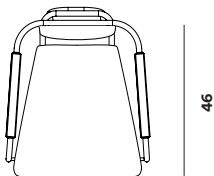

Shown: Stainless Steel Matt / V04

Model: Urban S02+

Product type
Chair

Year of Design
2018

Designer
Peter Ghyczy

Description
Avant-garde in its look and function, this lightweight design features a flexible backrest, which adjusts to the movement of the person using it.

Materials Frame
C - KG - MA - MB - MG - MM - R -
RG - RM

Materials Cast Part
AG - AM - C - KG - MA - MB - MG -
MM - R

Fabrics
See our fabric collection on our
website

Piping
A

Dimensions
H 83 x W 54 x SH 44

Product Weight
x

Packaging
x

Country of Origin
The Netherlands

Dimensions
uni 140 - 0,55 meter

Delivery Time
8 weeks