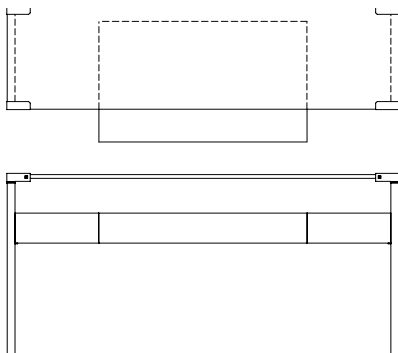

Shown: Brass Matt / Oak Pure / Optiwhite Glass

Model: Pioneer T53L

Product type
Console

Year of Design
2009

Designer
Peter Ghyczy

Description
The twin frames are constructed of 3 x 3 square tubes and secured to the tabletop by cast metal details. Special feature is a solid wooden drawer. The strong construction makes this table versatile, fitting every interior with timeless elegance.

Materials Frame
C - MA - MB - MG - MM - R - RG - RM

Materials Cast Part
AG - AM - C - KG - MA - MB - MG
MM - R

Glas
B - M - O

Wood
Oak, Cherry and Walnut in different finishes - See Pdf 'Wood Samples'

Dimensions
L 40 x W 150 x H 72
Different sizes available

Dimensions Cast Part
L 9 x W 3 x H 3

Product Weight
x

Packaging
x

Country of Origin
The Netherlands

Delivery Time
8 weeks