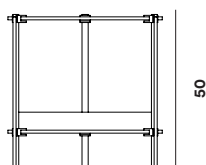

Shown: Brass Gloss / Oak WW / Clear Glass

Model: Pioneer T79DB

50

Product type
Sidetable

Year of Design
2012

Designer
Peter Ghyczy

Description
The T79 is versatile as it is modest. Three stainless steel legs are secured to the glass top by cast metal details. To be ordered in different heights and arranged as nesting tables. The 10 mm glass top is available in clear, 'optiwhite', tinted or satin finish.

Glas
B - G - M - O

Dimensions
D 50 x H 50

Dimensions Tray
D 45,5 x H 6

Product Weight
x

Packaging
x

Country of Origin
The Netherlands

Delivery Time
8 weeks