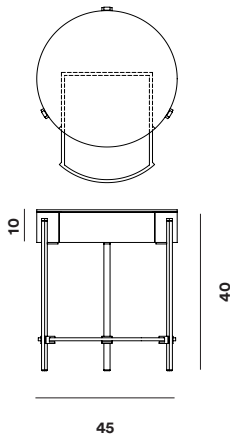

# Model: Pioneer T79L

**Product type**  
Sidetable

**Year of Design**  
2012

**Designer**  
Peter Ghyczy

**Description**  
The T79 is versatile as it is modest. Three stainless steel legs are secured to the glass top by cast metal details. To be ordered in different heights and arranged as nesting tables. The 10 mm glass top is available in clear, 'optiwhite', tinted or satin finish.

**Glas**  
B - G - M - O

**Dimensions**  
D 45 x H 40

**Product Weight**  
x

**Packaging**  
x

**Country of Origin**  
The Netherlands

**Delivery Time**  
8 weeks