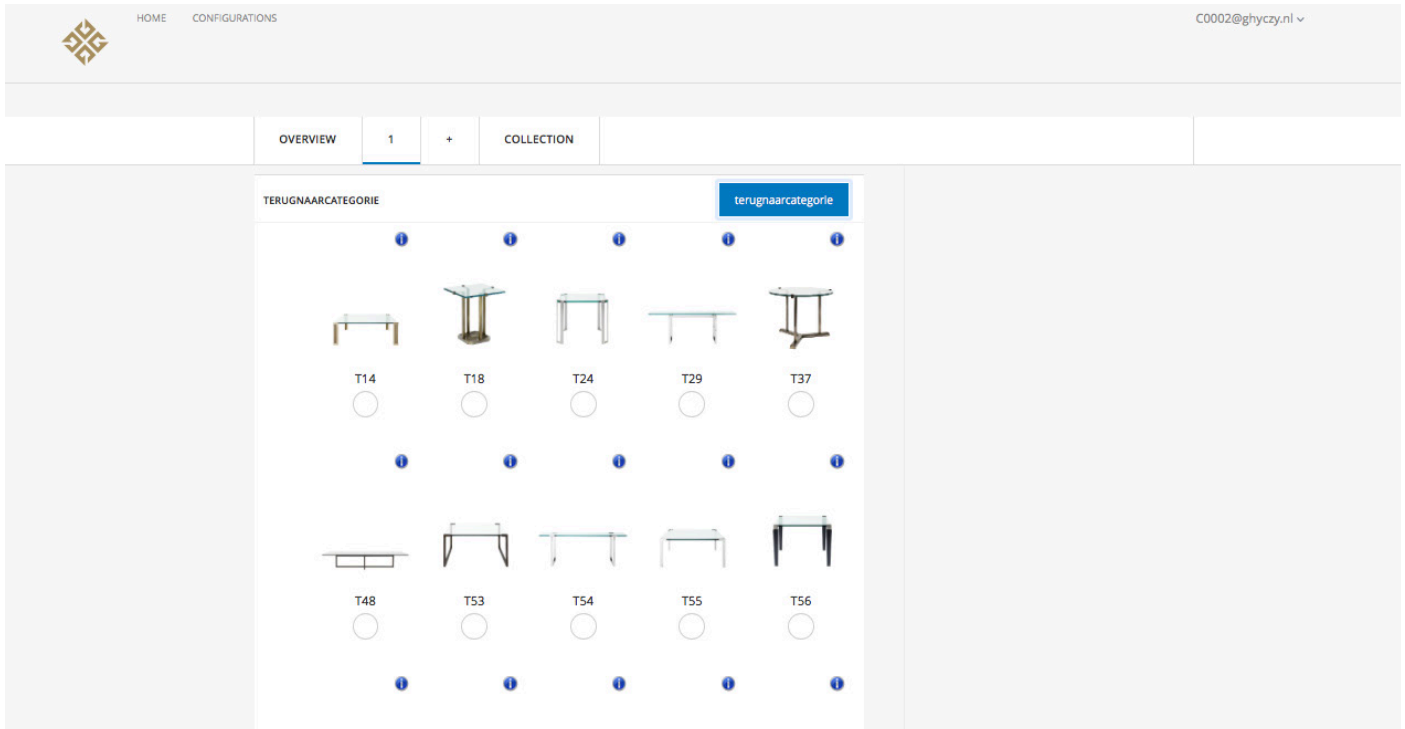

Econ Instructions

6. Choose a model by clicking the circle