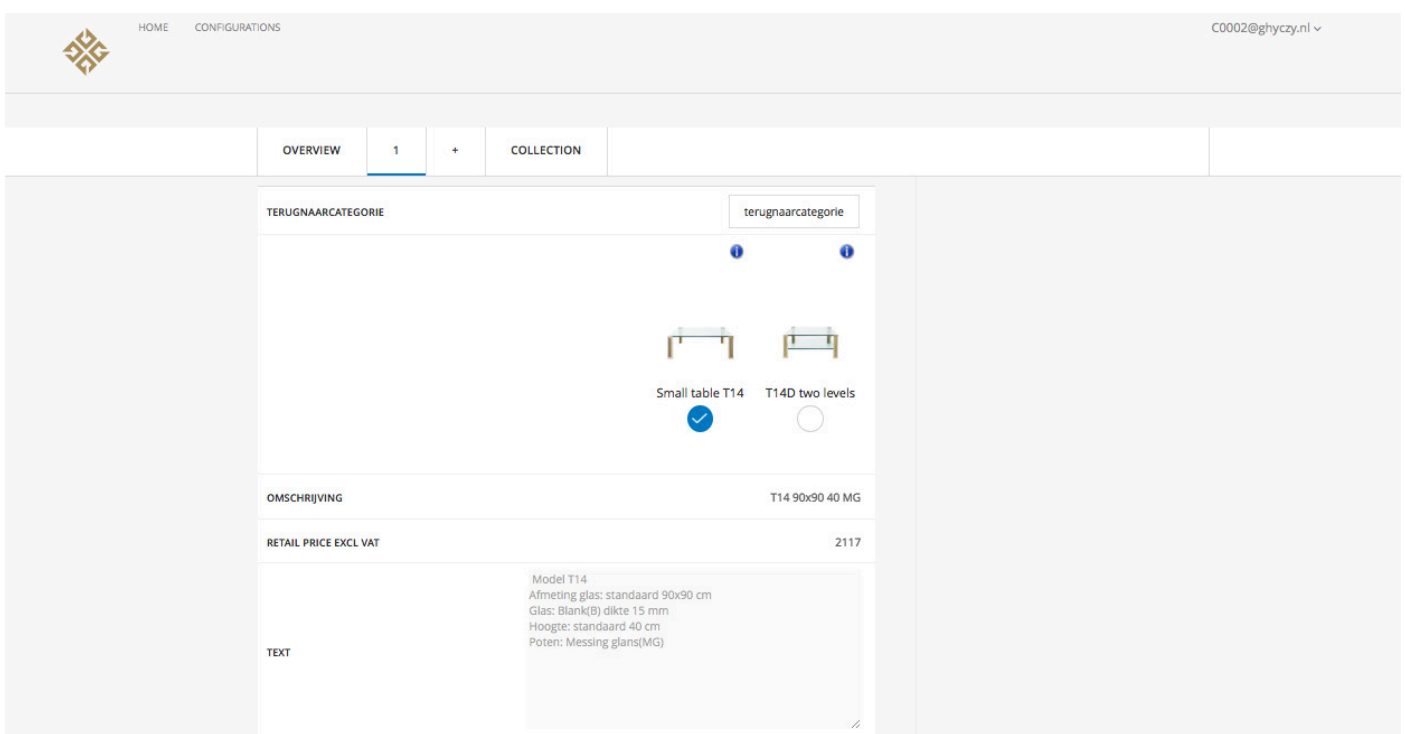

7. Select the options you need and you will see the price without VAT and transport costs.