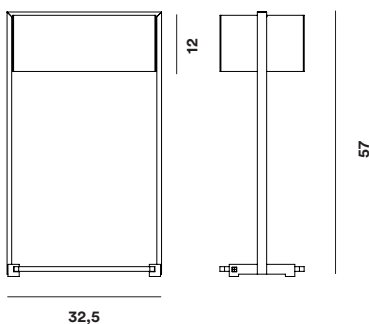

# Model: Urban Tom MW10

**Product type**  
Table lamp

**Year of Design**  
2006

**Designer**  
Peter Ghyczy

**Description**  
This table lamp is a multi-tasker. The spacious construction of high quality metals leaves room for multiple ways of use as a bedside or table lamp or even a display of art. The frame of this lamp is constructed of small tubes. The glass / marble base is ideal for displaying art objects.

**Materials Frame**  
C - MA - MB - MG - MM - R - RG - RM

**Materials Cast Part**  
AG - AM - C - KG - MA - MB - MG  
MM - R

**Glas**  
B - G - M - O

**Marble**  
M

**Dimensions**  
H 57 x W 32,5 x D 18

**Dimensions Lampshade**  
L 30,5 x H 12