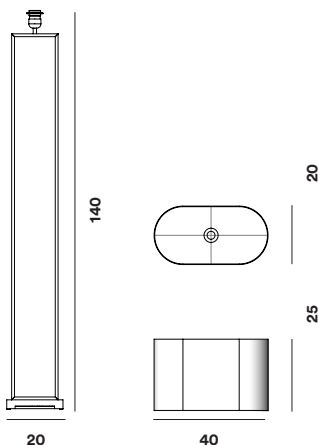

Shown: Stainless Steel Gloss / Aluminium Gloss / White Shade

Model: Urban Lotis MW24

Product type
Floor lamp

Year of Design
2010

Designer
Peter Ghyczy

Description
Using sandcasted metal, this lampshade features perfectly symmetrical beams at its base. Minimal in look, at first glance this lamp appears to be levitating, yet is firmly secured to any floor surface. Frame also in other finishes. Different colors of lampshades available.

Materials Frame
C - MA - MB - MG - MM - R - RG - RM

Materials Cast Part
AG - C - R

Shades
Silk White - Silk Grey - Silk Black - Silk Bronze - Silk Pink - Forest - Limited Fabric

Dimensions
H 160

Dimensions Base
L 20 x W 20

Product Weight
x

Packaging
x

Country of Origin
The Netherlands

Delivery Time
8 weeks

Note: not suitable for LED