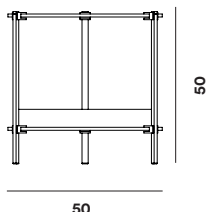

Shown: Brass Gloss / Oak WW / Clear Glass

Model: Pioneer Amy T79DB

Product type

Sidetable

Year of Design

2012

Designer

Peter Ghyczy

Description

The T79 is versatile as it is modest. Three stainless steel legs are secured to the glass top by cast metal details. To be ordered in different heights and arranged as nesting tables. The 10 mm glass top is available in clear, 'optiwhite', tinted or satin finish.

Glas

B - G - M - O

Dimensions

D 50 x H 50

Dimensions Tray

D 45,5 x H 6

Product Weight

11 KG