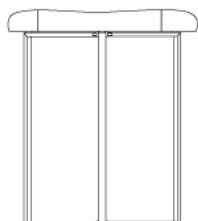

# Model: Pivot Kuma T82P

**Product type**  
Hocker

**Year of Design**  
2017

**Designer**  
Peter Ghyczy

**Description**

**Materials Frame**  
C - MA - MB - MG - MM - R - RG - RM

**Materials Cast Part**  
AG - AM - C - KG - MA - MB - MG -  
MM-R

**Leather**  
BL - N

**Dimensions**  
D 35 x 50  
D 45 x 40

**Product Weight**  
x

**Packaging**  
x

**Country of Origin**  
The Netherlands

**Delivery Time**  
8 weeks