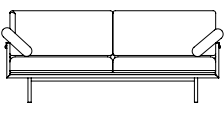

Shown: Ristretto / V/13

Model: Urban Brad GP01

166

200

246

35-41

Product type
Sofa

Year of Design
2009

Designer
Peter Ghyczy

Description
This sofa has an airy and light weight architectural construction. The GP01 is designed with an adjustable backrest, which allows to adjust the seat depth.

Materials Frame
C - R - RG - RM

Fabrics
See our fabric collection on our website

Piping
A - C - D

Dimensions
L 166 x W 90 x SH 41 - 35
L 200 x W 90 x SH 41 - 35
L 246 x W 90 x SH 41 - 35

Product Weight
x

Packaging
x

Country of Origin
The Netherlands