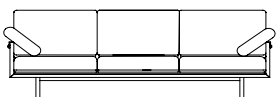

Shown: Ristretto / V/13

Model: Urban Brad GP01

166

200

246

35-41

Product type
Sofa

Year of Design
2009

Designer
Peter Ghyczy

Description
This sofa has an airy and light weight architectural construction. The GP01 is designed with an adjustable backrest, which allows to adjust the seat depth.

Materials Frame
C - R - RG - RM

Fabrics
See our fabric collection on our website

Piping
A - C - D

Dimensions
L 166 x W 90 x SH 41 - 35
L 200 x W 90 x SH 41 - 35
L 246 x W 90 x SH 41 - 35

Product Weight
x

Packaging
x

Country of Origin
The Netherlands