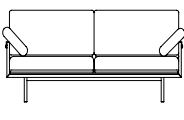

Shown: Ristretto / V/13

Model: Urban Brad GP01

166

200

246

35-41

Product type
Sofa

Year of Design
2009

Designer
Peter Ghyczy

Description
This sofa has an airy and light weight architectural construction. The GP01 is designed with an adjustable backrest, which allows to adjust the seat depth.

Materials Frame
C - R - RG - RM

Fabrics
See our fabric collection on our website

Piping
A - C - D

Dimensions
L 166 x W 90 x SH 41 - 35
L 200 x W 90 x SH 41 - 35
L 246 x W 90 x SH 41 - 35

Product Weight
x

Packaging
x

Country of Origin
The Netherlands