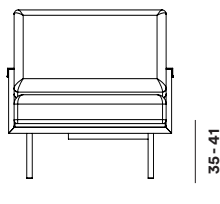

# Model: Urban Brad GP01

86

**Product type**  
Armchair

**Year of Design**  
2009

**Designer**  
Peter Ghyczy

**Description**  
This sofa has an airy and light weight architectural construction. The GP01 is designed with an adjustable backrest, which allows to adjust the seat depth.

**Materials Frame**  
C - R - RG - RM

**Fabrics**  
See our fabric collection on our website

**Piping**  
A - C - D

**Dimensions**  
L 86 x W 90 x SH 41 - 35

**Product Weight**  
x

**Packaging**  
x

**Country of Origin**  
The Netherlands

**Dimensions**  
uni 140 - 5 meter

**Delivery Time**  
8 weeks